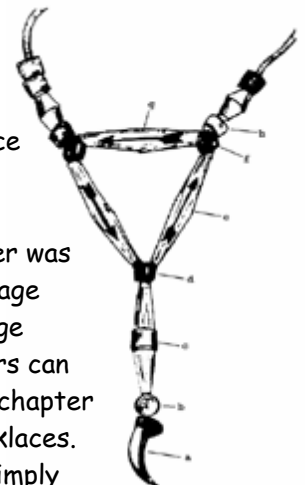

New Lodge Bead Program

Papago Lodge has recently implemented a new bead necklace program to the lodge general membership. Prior to this newly adopted program, Oraibi Chapter was utilizing this program to encourage participation in chapter and lodge activities. Now all lodge members can 'show their colors' at lodge and chapter events with their new bead necklaces. To get your necklace started, simply attend one of your chapter's meetings.